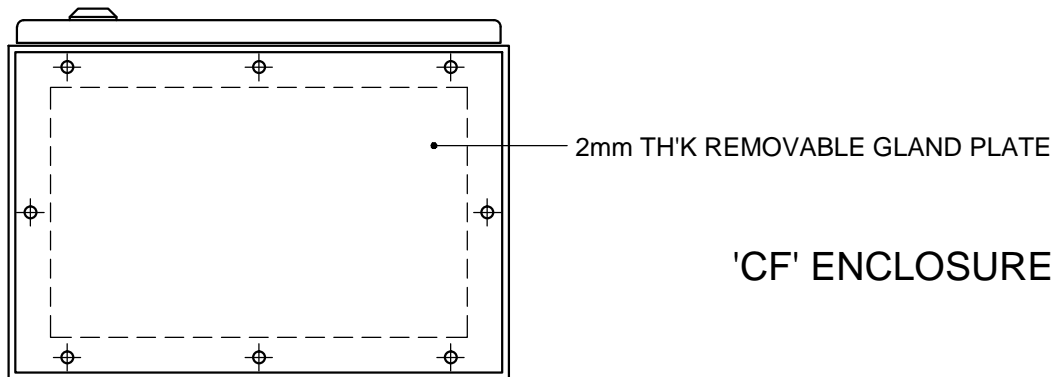

MOUNTING PLATE

'CF' ENCLOSURE 250 HIGH 300 WIDE 200 DEEP