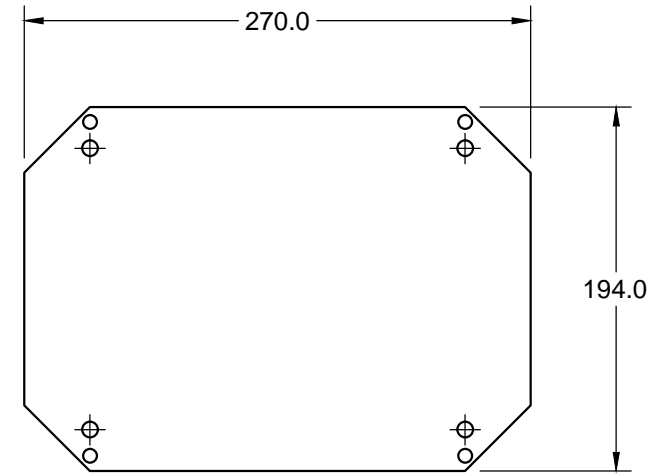

2mm TH'K REMOVABLE GLAND PLATE

MOUNTING PLATE

2mm TH'K REMOVABLE GLAND PLATE

'CF' ENCLOSURE 250 HIGH 300 WIDE 120 DEEP