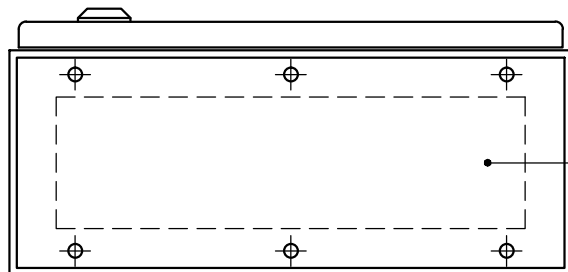

2mm TH'K REMOVABLE GLAND PLATE

MOUNTING PLATE

2mm TH'K REMOVABLE GLAND PLATE

'CF' ENCLOSURE 250 HIGH 300 WIDE 120 DEEP