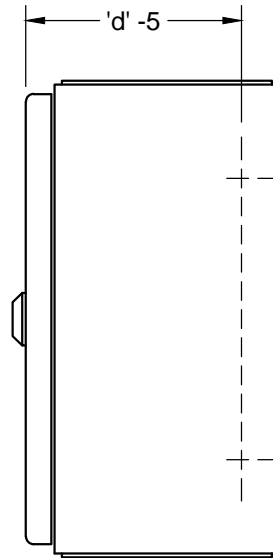

2mm TH'K REMOVABLE GLAND PLATE

MOUNTING PLATE

2mm TH'K REMOVABLE GLAND PLATE

'CF' ENCLOSURE 250 HIGH 300 WIDE 120 DEEP