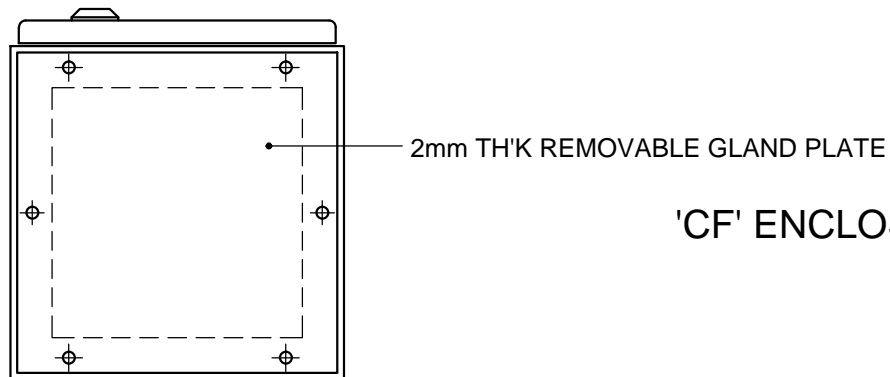

MOUNTING PLATE

'CF' ENCLOSURE 250 HIGH 200 WIDE 200 DEEP