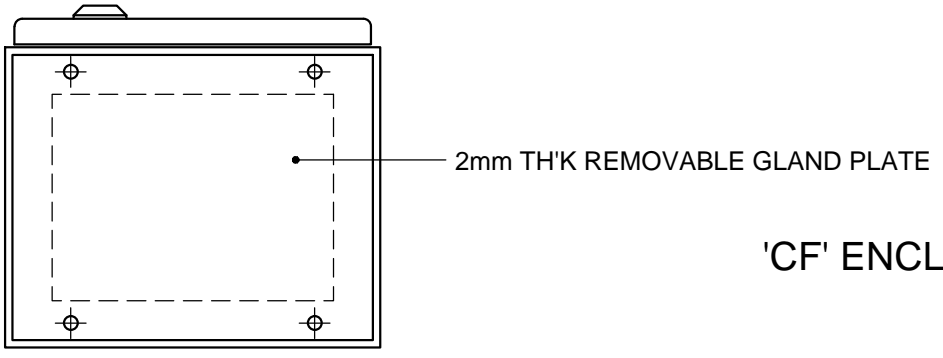

MOUNTING PLATE

'CF' ENCLOSURE 250 HIGH 200 WIDE 160 DEEP