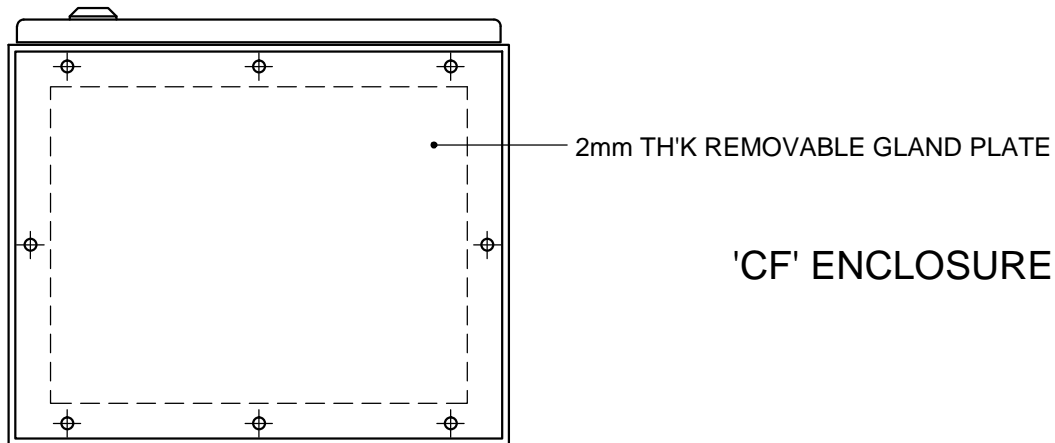

MOUNTING PLATE

'CF' ENCLOSURE 200 HIGH 300 WIDE 240 DEEP