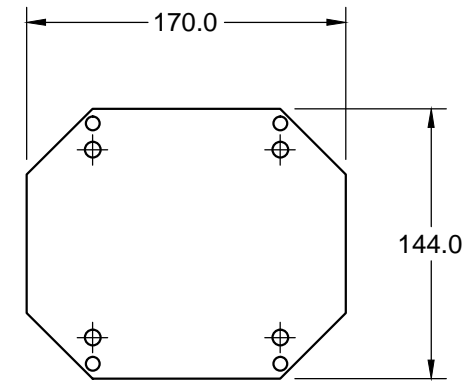

2mm TH'K REMOVABLE GLAND PLATE

MOUNTING PLATE

2mm TH'K REMOVABLE GLAND PLATE

'CF' ENCLOSURE 200 HIGH 200 WIDE 200 DEEP