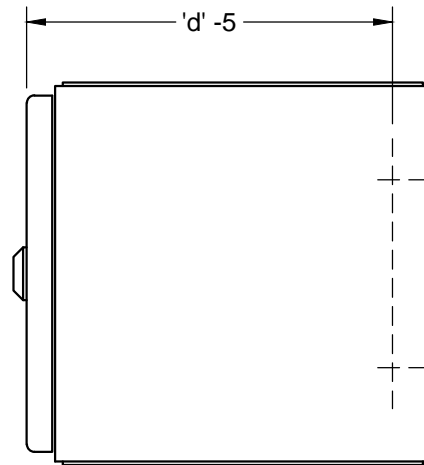

2mm TH'K REMOVABLE GLAND PLATE

MOUNTING PLATE

2mm TH'K REMOVABLE GLAND PLATE

'CF' ENCLOSURE 200 HIGH 200 WIDE 200 DEEP