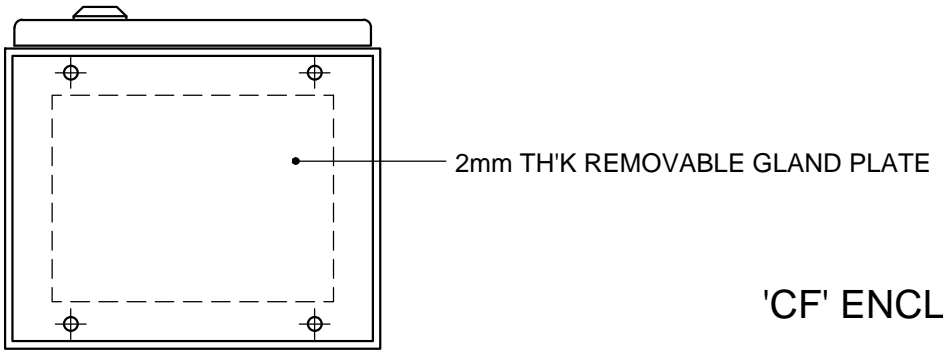

MOUNTING PLATE

'CF' ENCLOSURE 200 HIGH 200 WIDE 160 DEEP